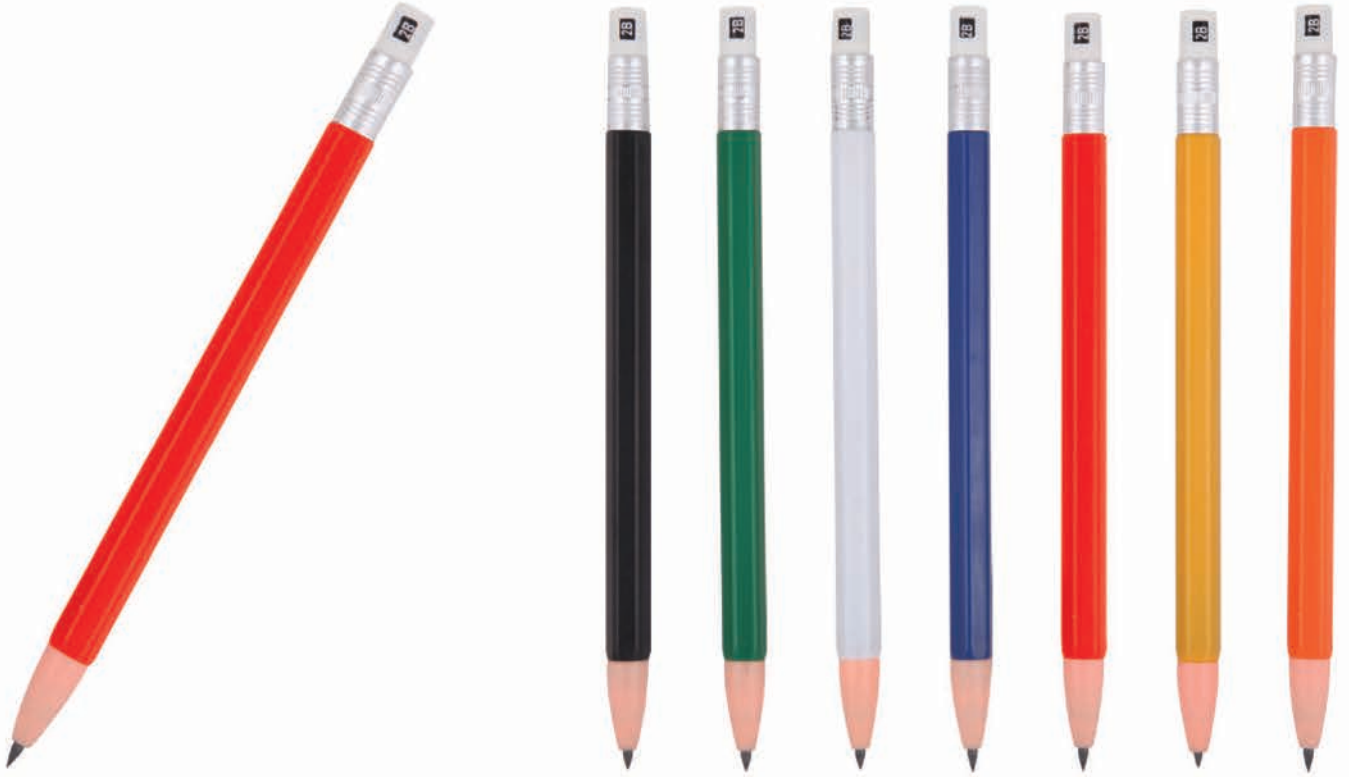

1387

Plastik Basmalı Kurşun Kalem.

Plastic Mechanical Pencil.

1386

Boyalı Yuvarlak Kurşun Kalem.